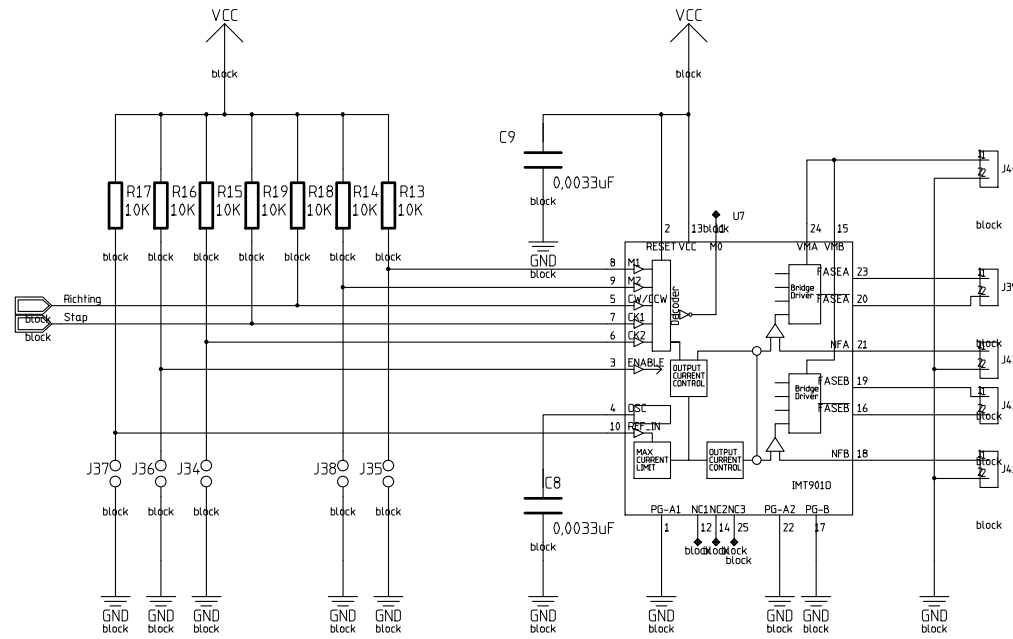

OK no.	8no		
APPROVALS			
DRAWN BY	IGF	Camera Mover	
CHECKED		Control	
DATE	20-2-2008	SIZE	Camera_Stepper
TIME:	12:14:18	VER	1.1
		REV	A
		SHEET	1 of 01

4

3

2

1

D

D

C

C

B

B

A

A

OK no.	8no		
APPROVALS			
DRAWN BY	IGF	Camera Mover Control	
CHECKED		SIZE	IMT901
DATE	20-2-2008	VER	1.1
TIME:	12:19:10	REV	A
SHEET 1 of 01			